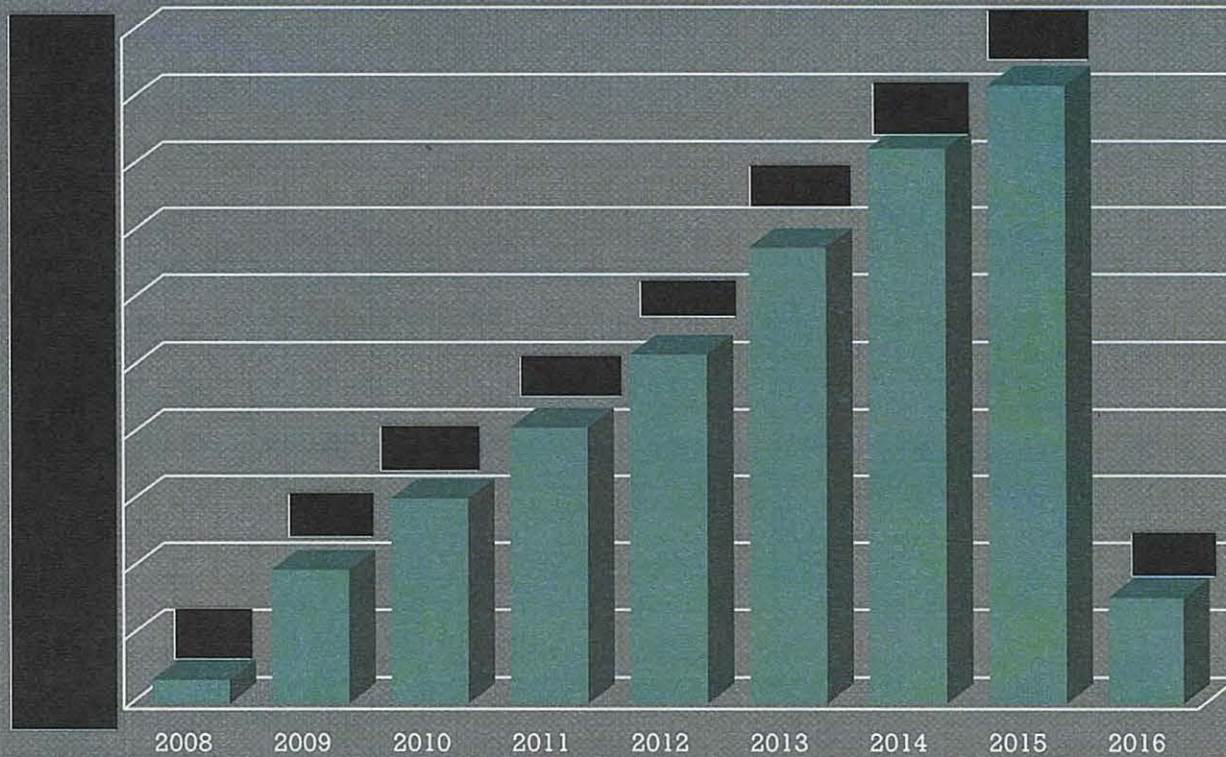

(U) FAA 702 Metrics
Monthly Update
February 2016

~~Classified By: (b) (3)
Derived From: NSA/CSSM 1-52
Dated: 20070108
Declassify On: 20390701~~

ACLU 16-CV-8936 (RMB) 001143

(U) PRODUCTION: # of Reports by Year

(S//SI)

FAA 702 Reports for Year

*Metrics from September 2008 until September 2015 include both FAA & grandfathered PAA.

Source: (b) (3) (A)
Data pulled: 03/07/2016

As of 07 March 2016

Total Reports: [redacted]