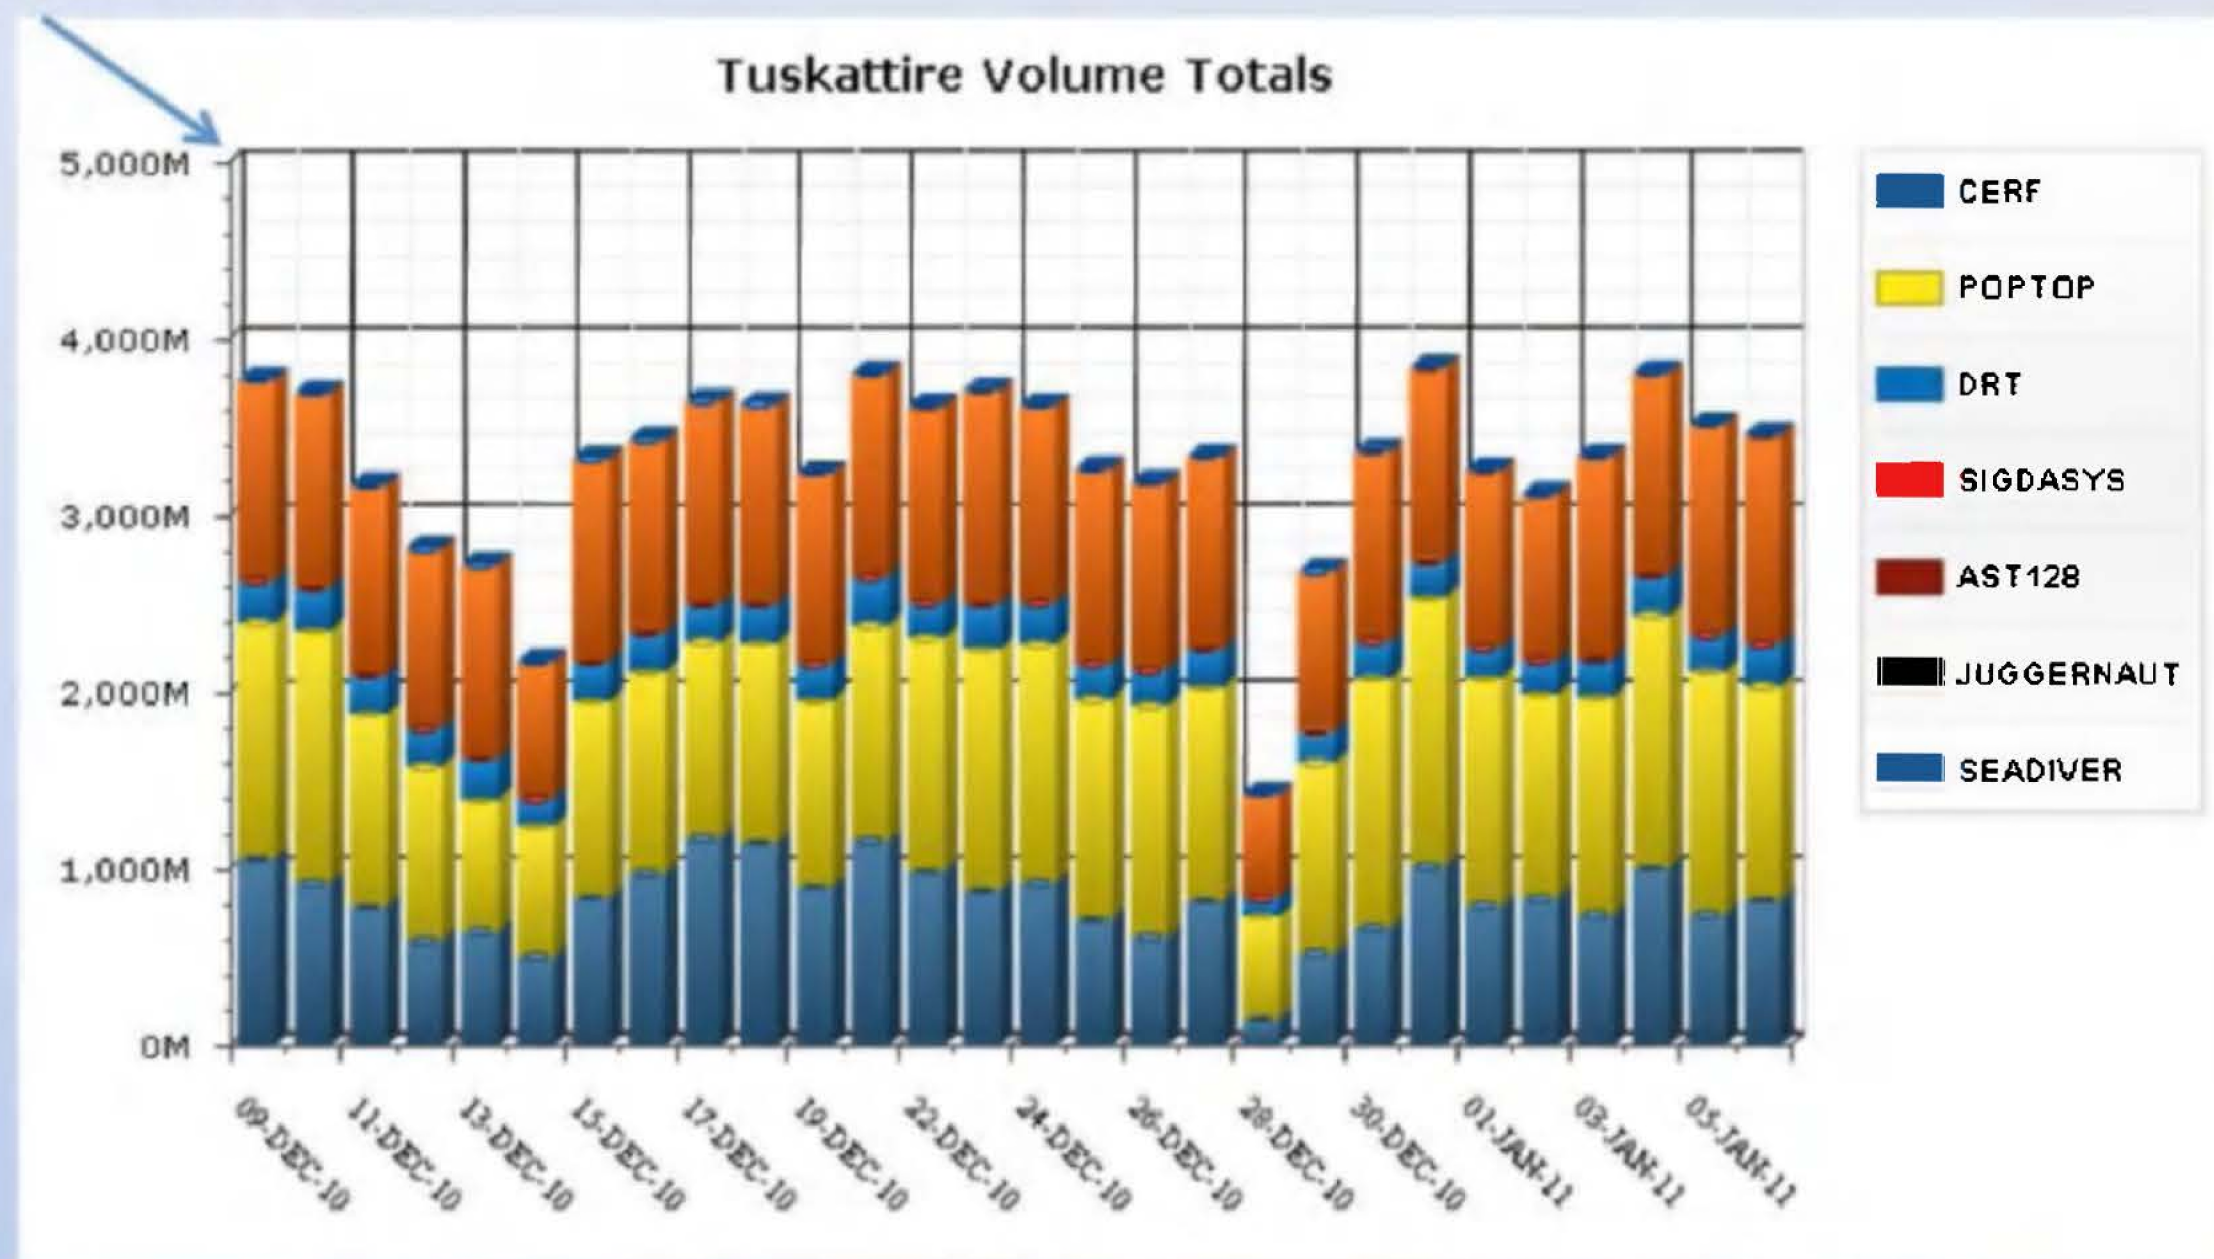

SSO GHOSTMACHINE Analytics

TOP SECRET//COMINT//NOFORN

Hitting The Wall

Fascia Limit?

TOP SECRET//COMINT//NOFORN

Data at a Larger Scale

27704057147161 hdfs://r05sv24:9000/in/asdf

27827753336125 hdfs://r05sv24:9000/in/fascia

- Terabytes are available to query in the cloud, not always available in corporate databases
- Real value comes in being able to correlate and enrich with multiple types of data